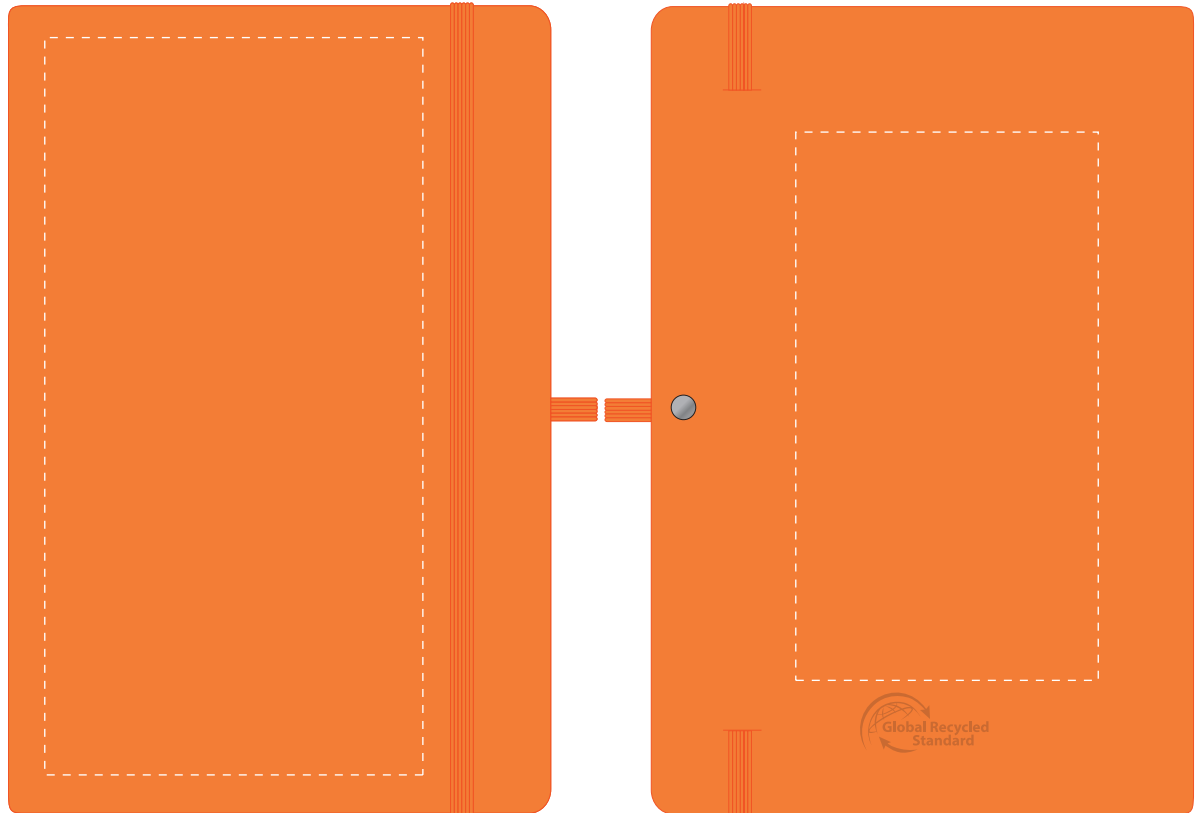

Your Ref:	Quantity:	Product Code: QS2345
Our Ref:	Version: 1	Product Colour: AMBER

PRINTING CONCERNS:**PRODUCT INFO: DUE TO THE NATURE OF THE PRODUCT THE PRINT POSITION MAY VARY BY 2 - 3 MM**

We stock this item in the following colours

**PANTONE REFERENCE(S)**
 Full Colour Printing

ARTWORK SCALE 50%

- **CENTRED TO PRINT AREA**
- **CENTRED TO NOTEBOOK**

The dashed line is to demonstrate print area and will not appear on your printed item